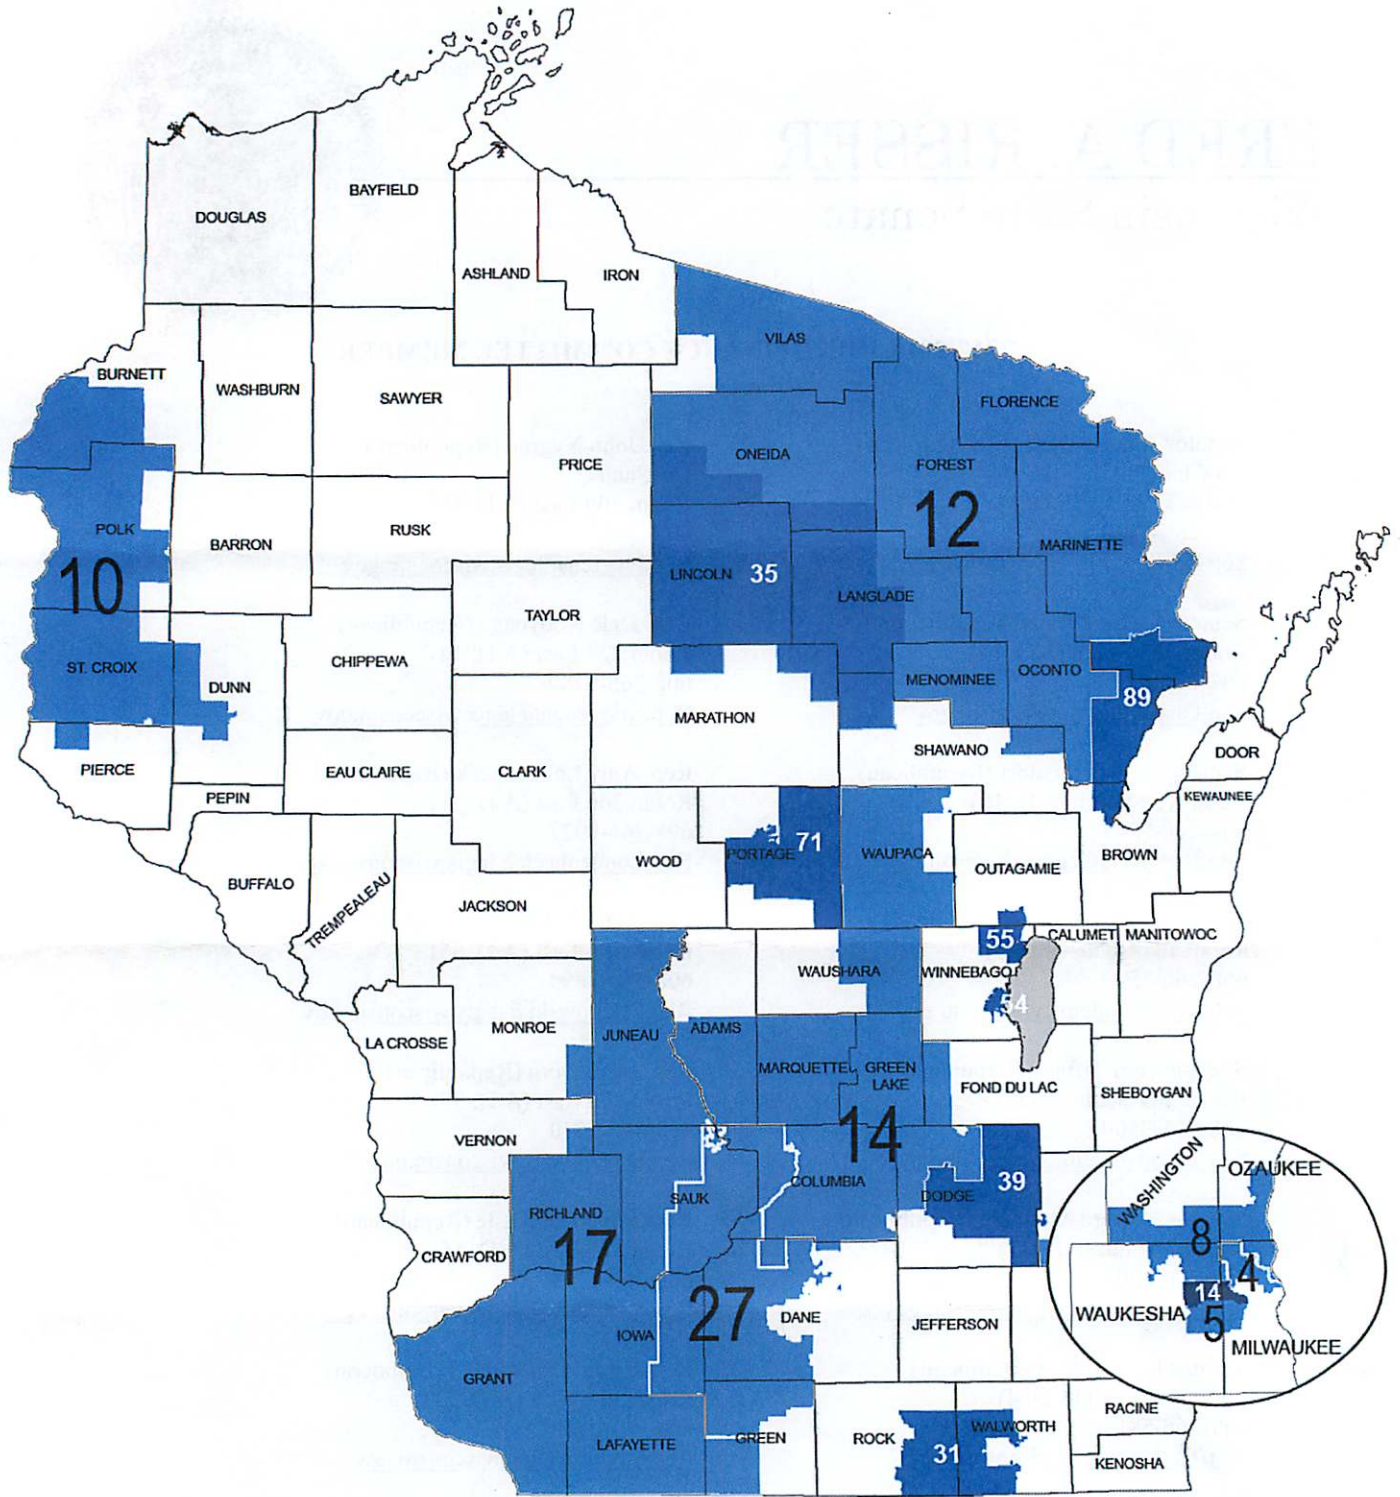

Joint Finance Committee Members

Senate Districts – Light blue with black numbers

Assembly Districts – Dark blue with white numbers